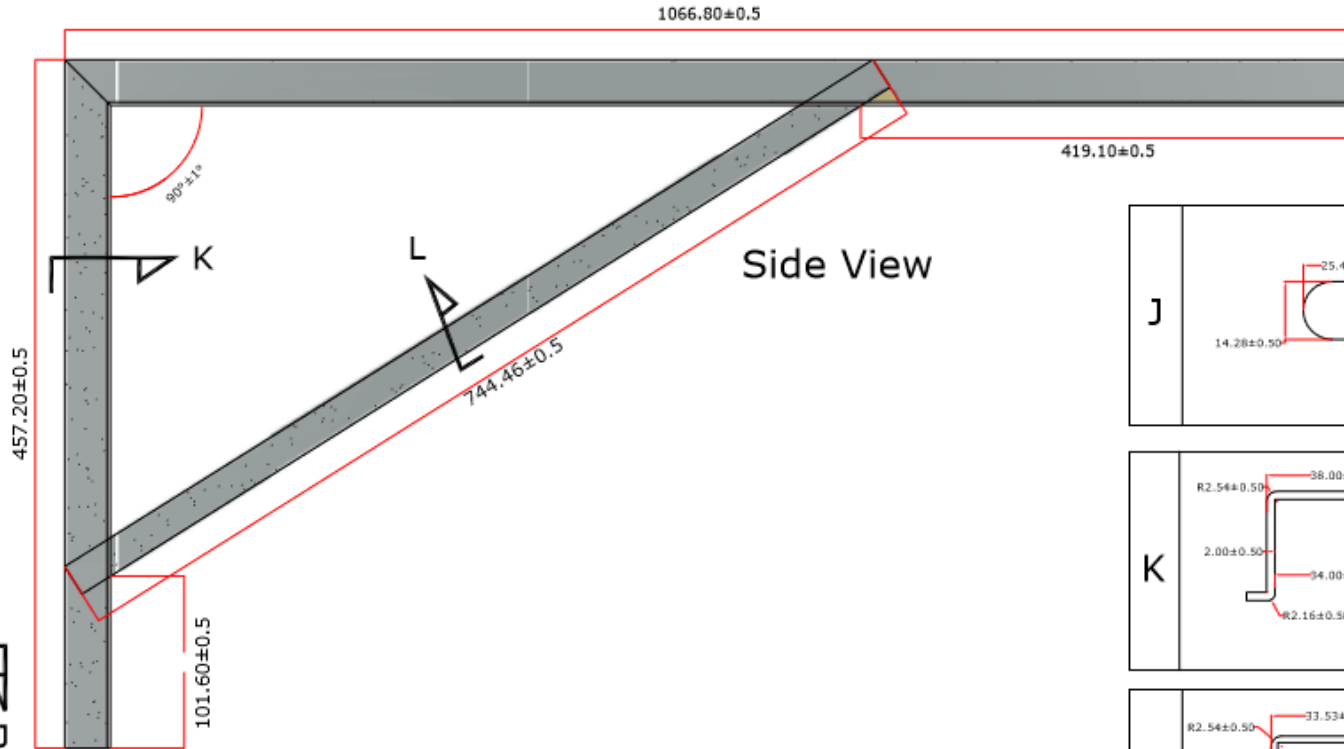

Size
42"

Top View

Side View

Back View

**COLARUS
GROUP**

Product Code

U4218

Colour Finish

Powder Coated
(Aluminum grey)

Weight Holding
Capacity

500 Lbs

Material Type

MS (Mild Steel)