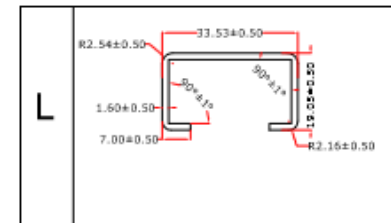

Size
42"

Top View

Side View

Back View

**COLARUS
GROUP**

Product Code

U4218

Colour Finish

Powder Coated
(Aluminum grey)

Weight Holding
Capacity

500 Lbs

Material Type

MS (Mild Steel)