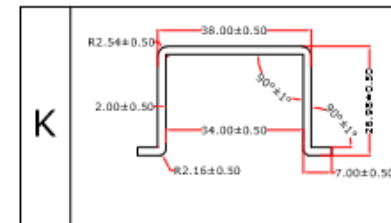

Size
42"

Top View

Side View

Back View

**COLARUS
GROUP**

Product Code

U4218

Colour Finish

Powder Coated
(Aluminum grey)

Weight Holding
Capacity

500 Lbs

Material Type

MS (Mild Steel)