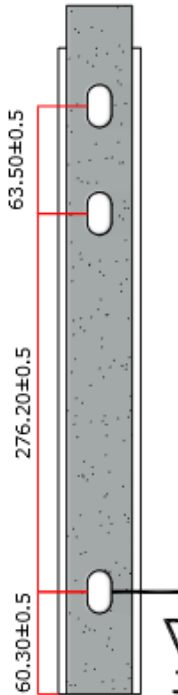

Size
42"

Top View

Side View

Back View

**COLARUS
GROUP**

Product Code

U4218

Colour Finish

Powder Coated
(Aluminum grey)

Weight Holding
Capacity

500 Lbs

Material Type

MS (Mild Steel)