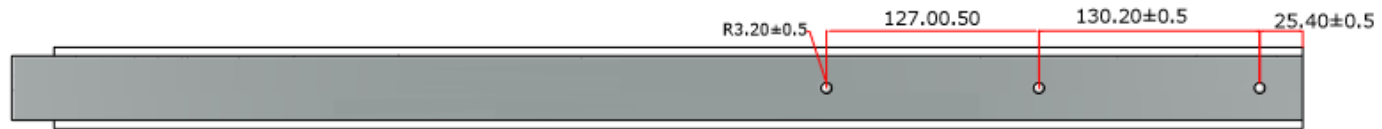

Size
42"

Top View

Side View

Back View

**COLARUS
GROUP**

Product Code

U4218

Colour Finish

Powder Coated
(Aluminum grey)

Weight Holding
Capacity

500 Lbs

Material Type

MS (Mild Steel)