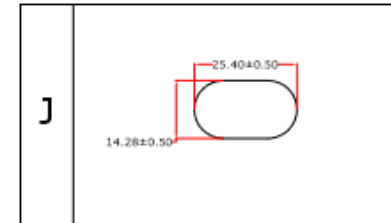

Size
42"

Top View

Side View

Back View

**COLARUS
GROUP**

Product Code

U4218

Colour Finish

Powder Coated
(Aluminum grey)

Weight Holding
Capacity

500 Lbs

Material Type

MS (Mild Steel)